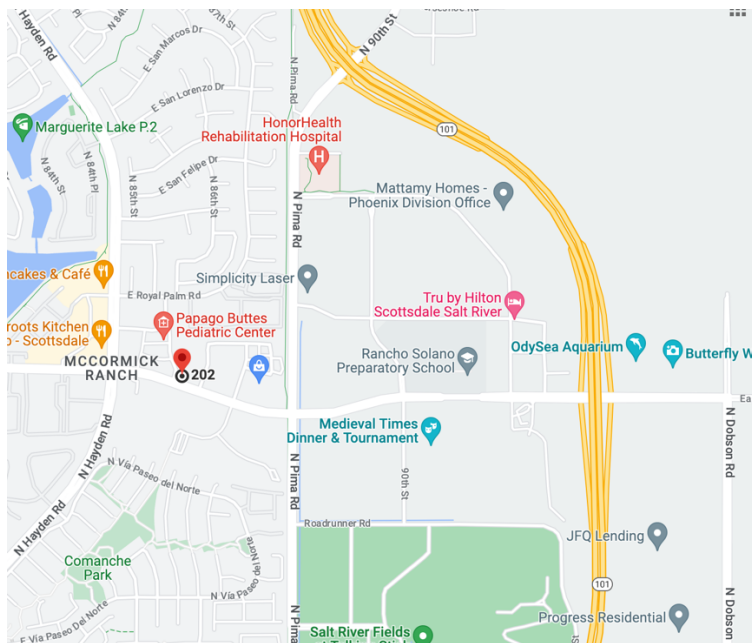

8600 E. Via de Ventura, Suite 202, Scottsdale, Arizona 85258

(602) 992-4318

## DIRECTIONS:

Please note that your GPS may not give you accurate directions.

Counseling Arizona is located on Via de Ventura west of Pima Road and East of Hayden on the North side of the street.

### From the AZ 101 Loop

- Exit onto Via de Ventura and go west past Pima Rd.
- Turn right into the parking lot just past N. 86th Pl.

<https://counselingarizona.com/>